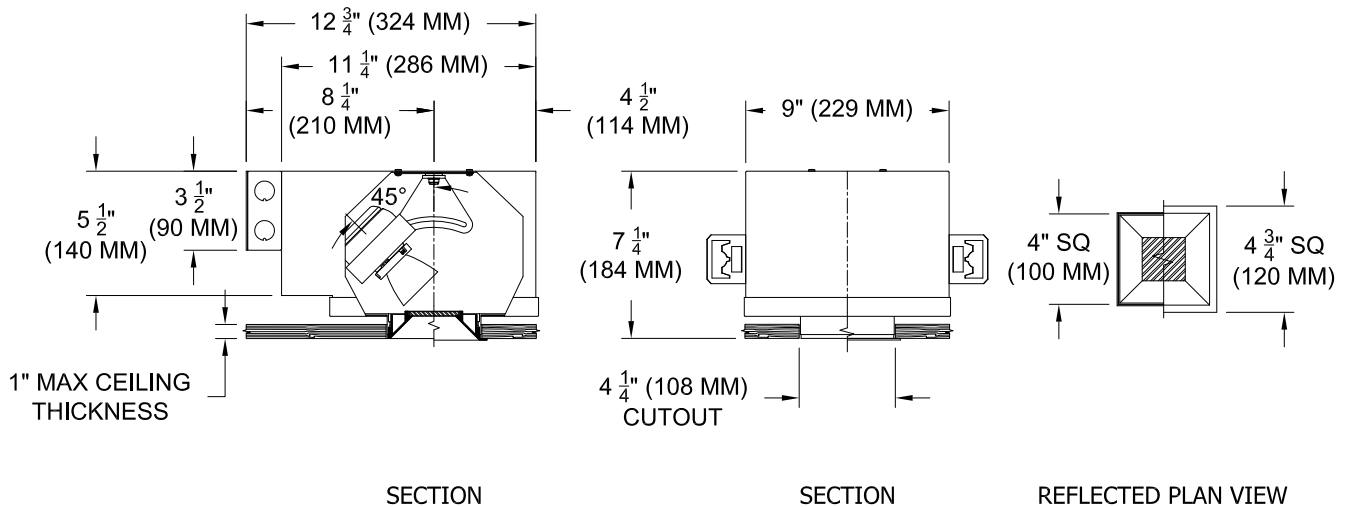

TYPE: _____

JOB: _____

SPECIFIER: _____

SPECIFICATIONS

HOUSING - Precision die-formed heavy gauge aluminum with adjustable mounting bracket and die-cast ceiling collar.

MOUNTING - Recessed in architectural ceiling.

ELECTRICAL - Integral dimmable electronic driver with internal short circuit protection. 120v-277v primary, compatible with 0-10v dimmers.

LAMP - Xicato LED supplied with fixture. Available in 2700 or 3000K color temperature and 80 or 95 CRI.

LABELS - CSA-C,US, Damp location, Wet with ST trim.

SOCKET - Precision aluminum yoke with CNC machined lampholder assembly. LED module can be replaced in the field.

LENS - Interchangeable reflector provides multiple beam patterns. Optional borosilicate lenses available for aperture.

TRIM - Flanged or flangeless, one piece die-cast aluminum pyramidal shield. ST trim fully sealed and gasketed.

FINISH - Black powder paint housing. Aperture trim available in black and white as standard. Solid wood, additional colors and RAL palette available. Consult factory for custom finishes.

APPLICATIONS

Accent and downlighting in medium to high ceiling heights typically found in residential, commercial and retail applications. Suitable for new construction. Zero trim can be used with in solid surface ceilings such as wood, stone, metal panel or glass.

ORDERING INFORMATION

HOUSING	TRIM	DRIVER	BEAMSPREAD	TRIM FINISH	APERTURE LENS
1009-LEDX__-UH					
Universal Housing 827 = 2700K 80CRI 927 = 2700K 95CRI 830 = 3000K 80CRI 930 = 3000K 95CRI	FT = Flanged Trim ST = Shower Trim ZT = Zero Trim	125 = 120v-277v HE 127 = 120v-277v HO	20 = 20 Degrees 30 = 30 Degrees 40 = 40 Degrees	P14 = White PXX = SLI Color WXX = Wood XXXX = RAL # CST = Custom	Blank = None 91A = Solite 92A = Supertex 93A = Frosted 95A = Full Prismatic

[CLICK HERE](http://www.specialtylightingindustries.com) for LED and driver performance information including wattage and lumen output or go to www.specialtylightingindustries.com.

SPECIALTY LIGHTING INDUSTRIES, INC.

NOTE: These specifications subject to change without notice.

www.specialtylightingindustries.com

1306 DORIS AVENUE, OCEAN, NJ 07712 USA 800.462.7812 732.517.0800 FAX 732.517.0971 © 04/12